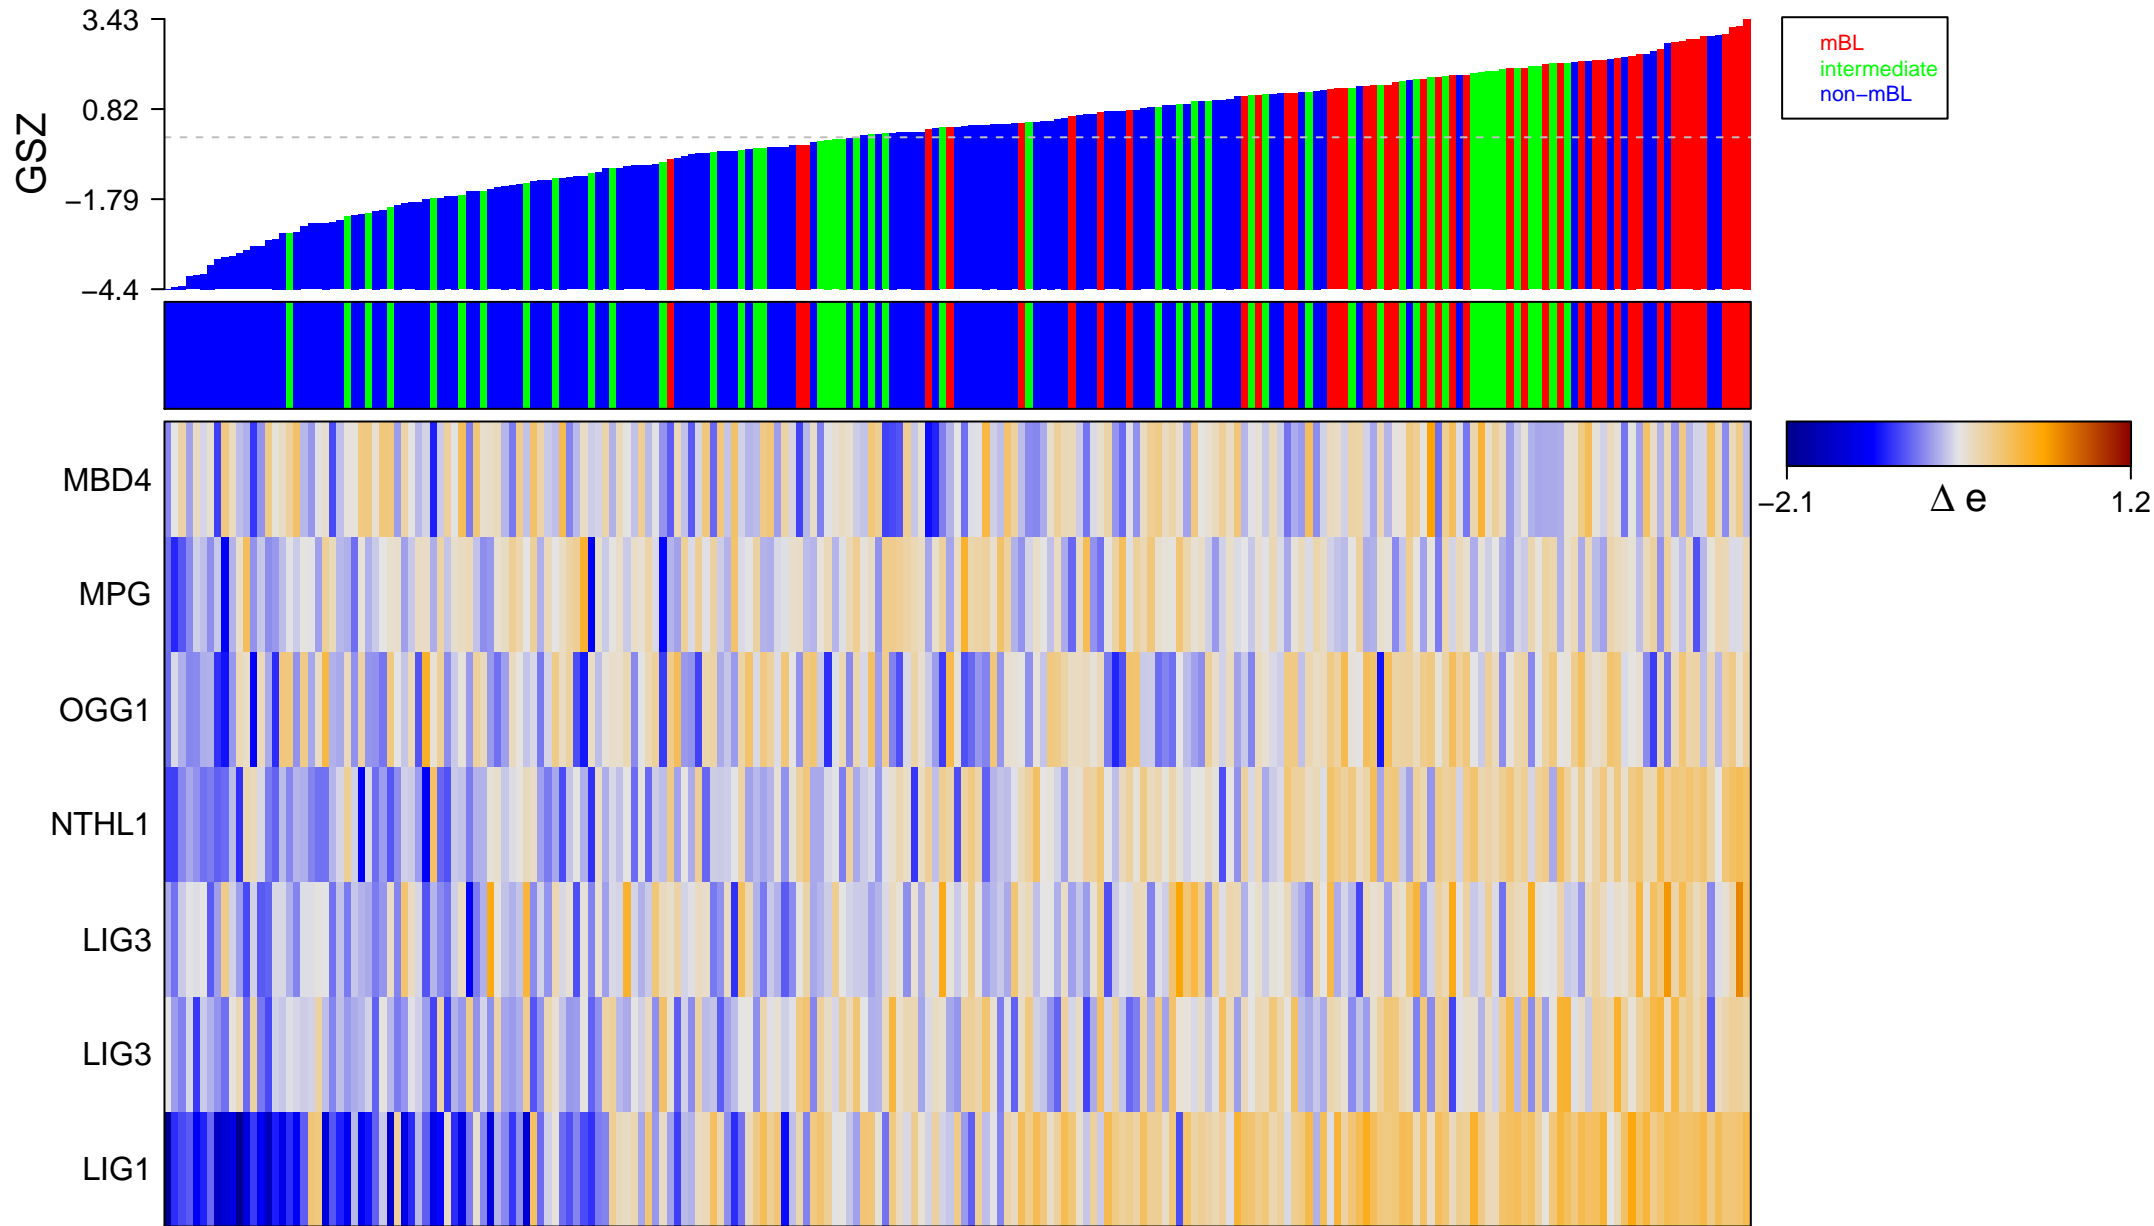

# REACTOME\_BASE\_EXCISION\_REPAIR

# REACTOME\_BASE\_EXCISION\_REPAIR

■ on  
■ -  
□ off